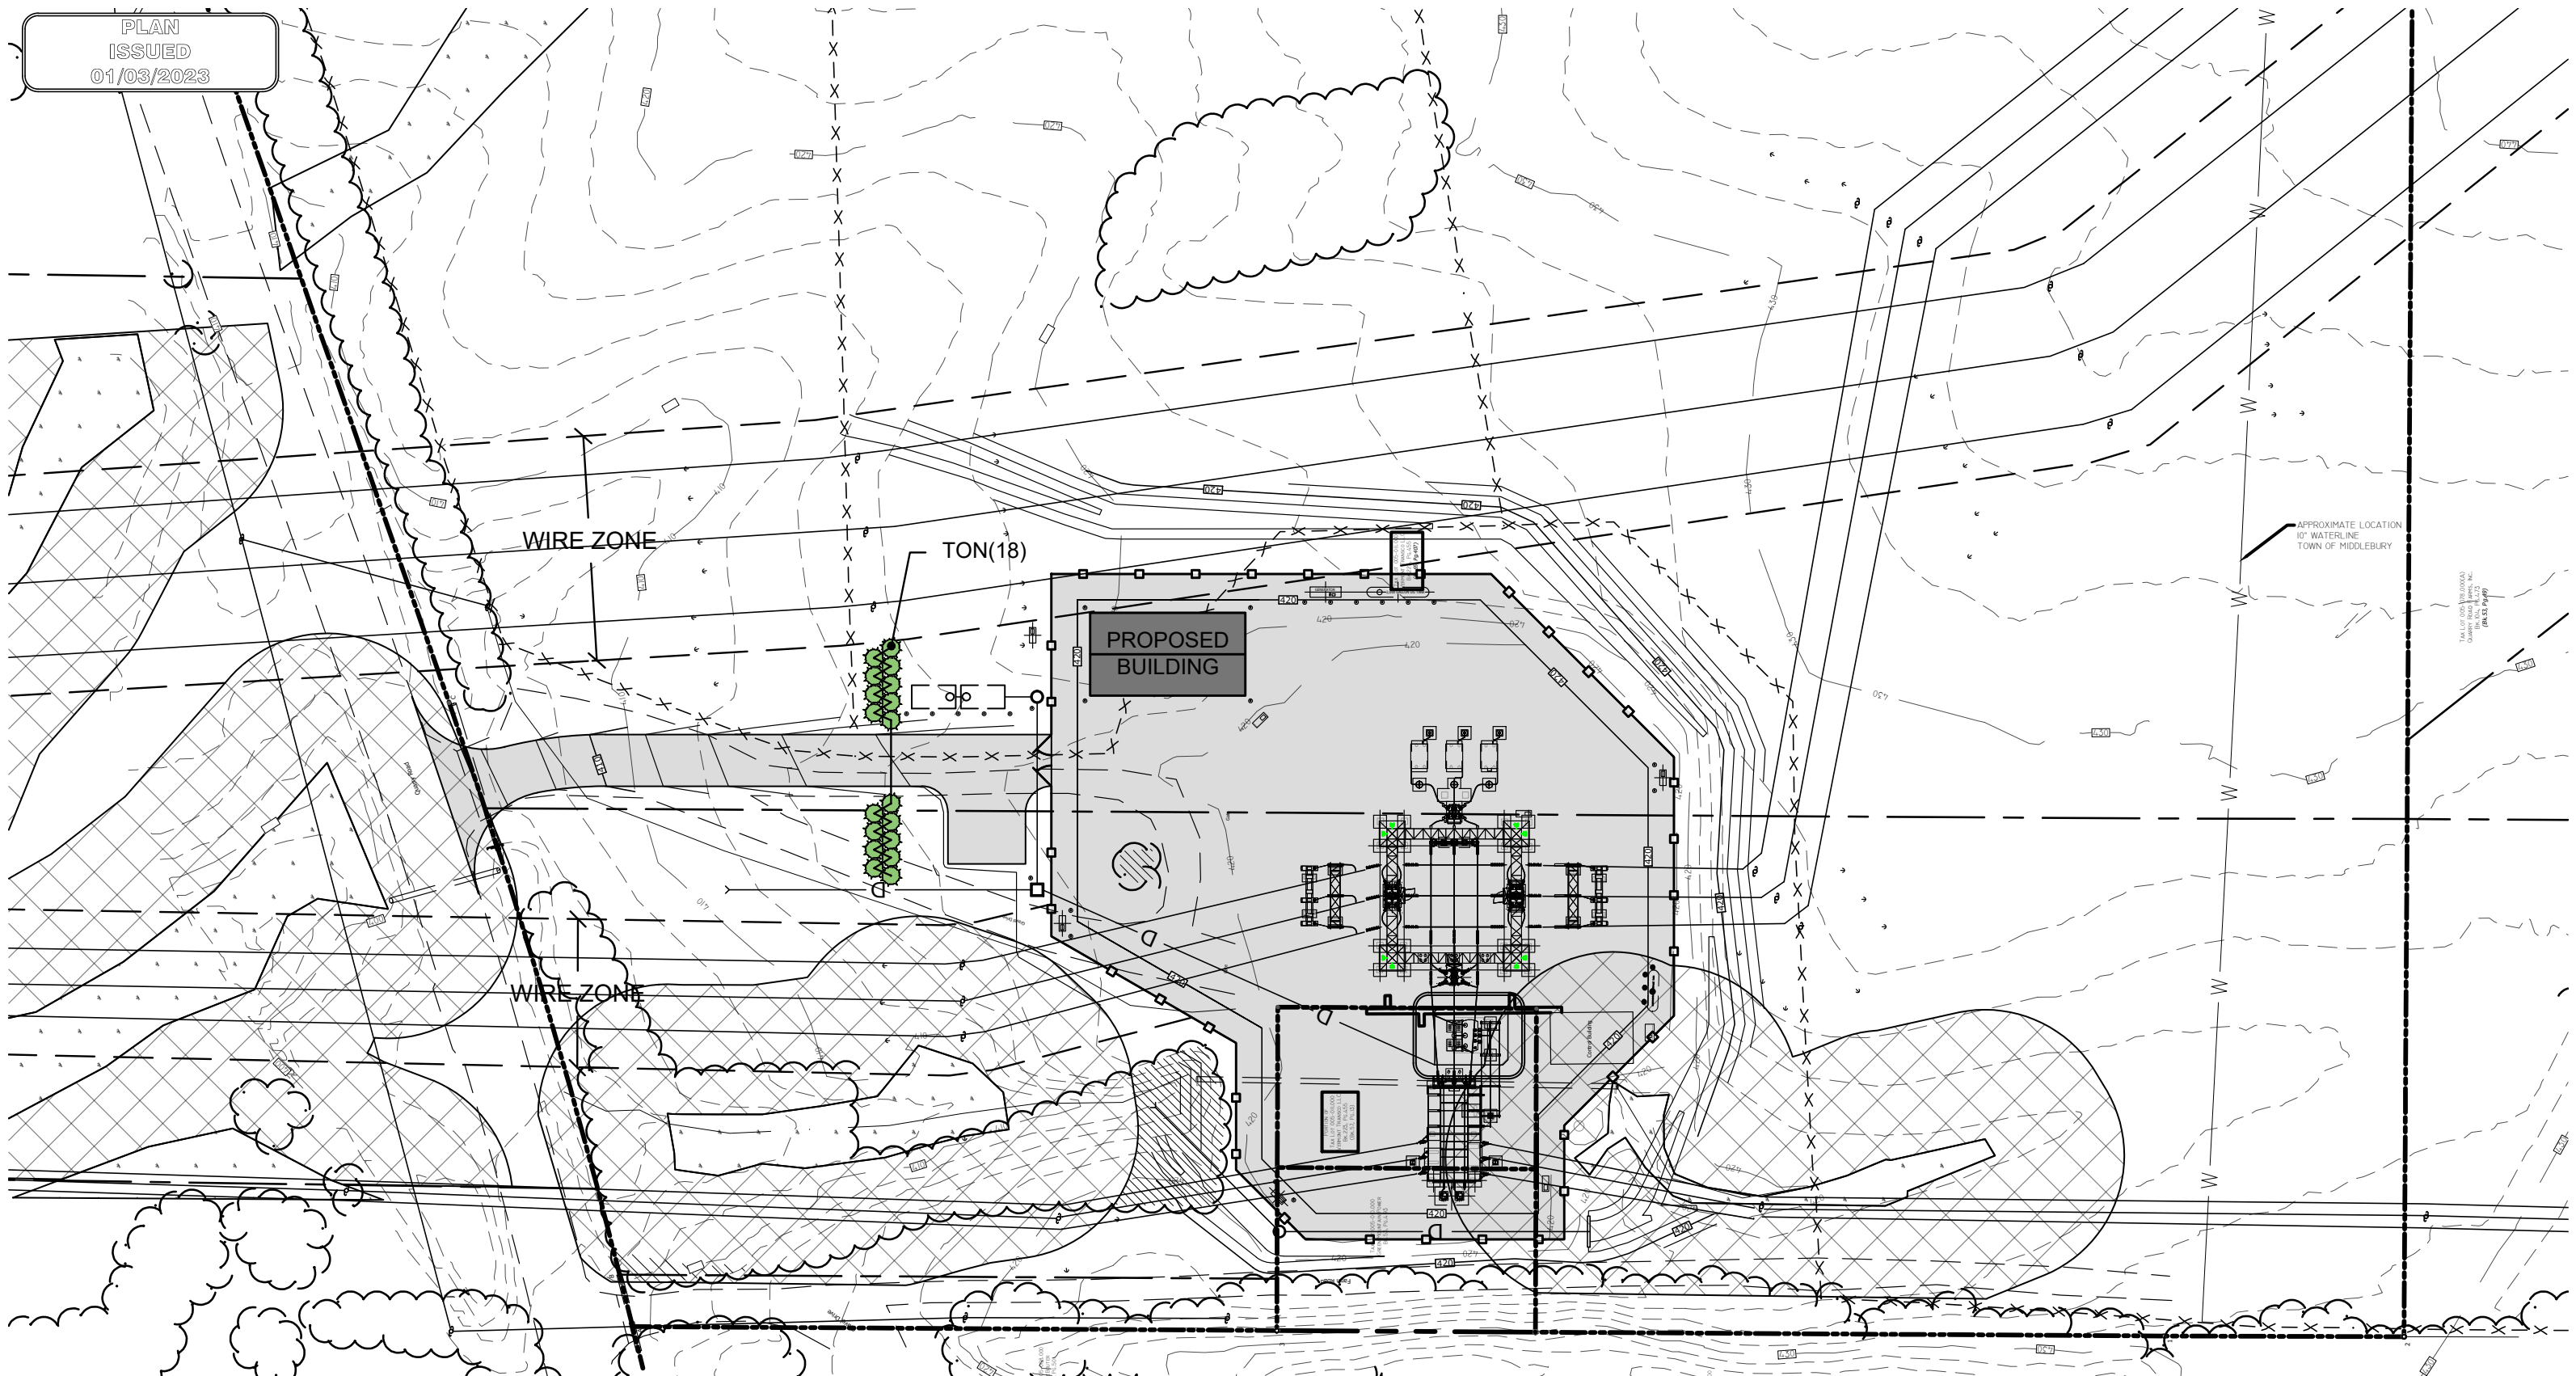

PLAN
ISSUED
01/03/2023

Planting Schedule

Evergreens							
QTY	CODE	SCIENTIFIC NAME	COMMON NAME	SIZE	SPEC	NOTES	MAX HEIGHT
18	TON	THUJAoccidentalis 'Nigra'	Dark American Arborvitae	5' Ht.	B&B	6-7' o.c.	20-30' *

* Heights to be maintained to meet clearance requirement