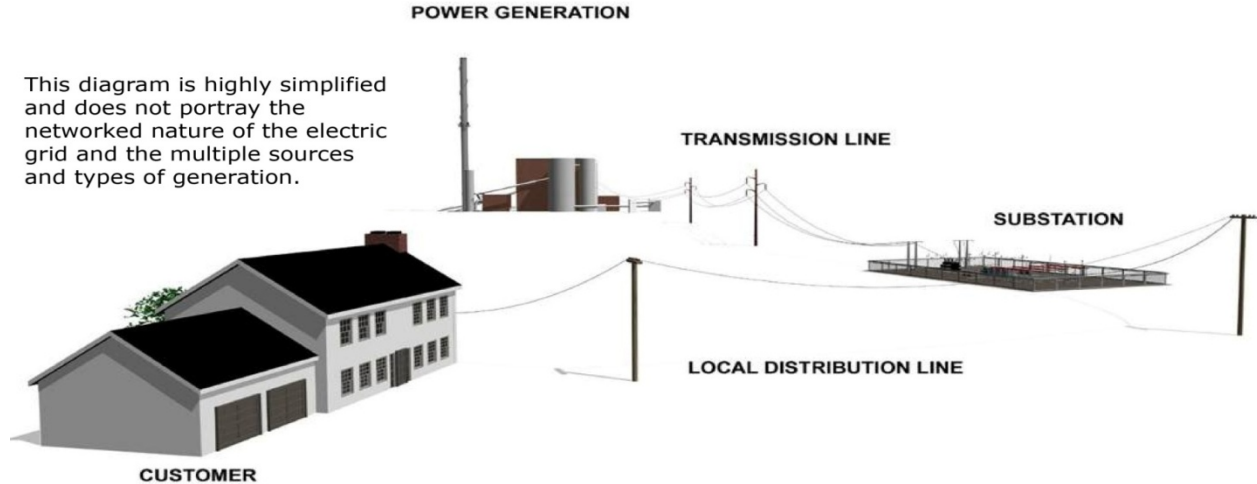

ELECTRIC SYSTEM COMPONENTS

System Component	What It Does	Who Owns It																				
Power Generation	Supplies the electricity that powers homes and businesses	<ul style="list-style-type: none"> • Hydro-Quebec (provides 31% of current VT supply) • Entergy Nuclear (provides 33% of current VT supply) • Smaller generators, owned by VT utilities and other entities, include renewable and non-renewable sources • “System” power purchased on the regional market 																				
Transmission	Moves electricity at high voltage from generators to local distribution systems	Vermont Electric Power Company, Inc. (VELCO)																				
Distribution	Moves electricity from transmission to local customers	<p style="text-align: center;">20 Local Distribution Utilities:</p> <table style="width: 100%; border: none;"> <tr> <td style="width: 50%;">Central Vermont Public Service</td> <td style="width: 50%;">Green Mountain Power</td> </tr> <tr> <td>Vermont Electric Coop</td> <td>Burlington Electric Dept</td> </tr> <tr> <td>Washington Electric Coop</td> <td>Lyndonville Electric Dept</td> </tr> <tr> <td>Hardwick Electric Dept</td> <td>Morrisville Water & Light Dept</td> </tr> <tr> <td>Ludlow Electric Dept</td> <td>Stowe Electric Dept</td> </tr> <tr> <td>Swanton Electric Dept</td> <td>Town of Northfield</td> </tr> <tr> <td>Barton Village, Inc.</td> <td>Village of Enosburg Falls</td> </tr> <tr> <td>Village of Hyde Park</td> <td>Vermont Marble Company</td> </tr> <tr> <td>Village of Johnson</td> <td>Village of Orleans</td> </tr> <tr> <td>Village of Jacksonville</td> <td>Town of Readsboro</td> </tr> </table>	Central Vermont Public Service	Green Mountain Power	Vermont Electric Coop	Burlington Electric Dept	Washington Electric Coop	Lyndonville Electric Dept	Hardwick Electric Dept	Morrisville Water & Light Dept	Ludlow Electric Dept	Stowe Electric Dept	Swanton Electric Dept	Town of Northfield	Barton Village, Inc.	Village of Enosburg Falls	Village of Hyde Park	Vermont Marble Company	Village of Johnson	Village of Orleans	Village of Jacksonville	Town of Readsboro
Central Vermont Public Service	Green Mountain Power																					
Vermont Electric Coop	Burlington Electric Dept																					
Washington Electric Coop	Lyndonville Electric Dept																					
Hardwick Electric Dept	Morrisville Water & Light Dept																					
Ludlow Electric Dept	Stowe Electric Dept																					
Swanton Electric Dept	Town of Northfield																					
Barton Village, Inc.	Village of Enosburg Falls																					
Village of Hyde Park	Vermont Marble Company																					
Village of Johnson	Village of Orleans																					
Village of Jacksonville	Town of Readsboro																					